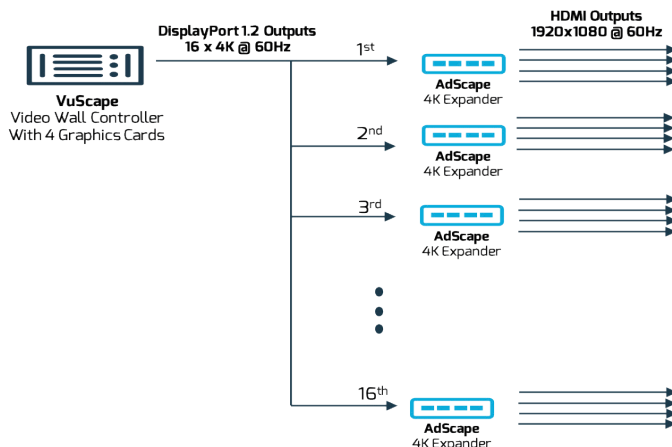

AdScape 4K Expander

Plug and play with default output arrangement of 2x2 set for the most common scenarios. Output arrangement can be set from the front panel to additional simple arrangements: 2x1, 1x2, 2x2, 3x1, 1x3, 4x1, 1x4 in both portrait and landscape. Manage multiple Adscape units over the network with the AdScape Configurator software to customize output arrangements in mixed resolutions and bezel management.

### Example Scenarios

- Expand a VS10 output to 4 1080p video wall displays
- Expand a 16 4k output VuScape to 64 1080p video wall displays
- Expand a 24 4k output VuScape to 96 1080p video wall displays

Example Diagram: Expanding a VuScape with 16 4k outputs to 64x 1080p video wall displays

## AdScape Technical Specifications

Model	AdScape-HDMI	AdScape-DP
Input	HDMI	DisplayPort 1.2
Max Input Resolutions	3840x2160 @60Hz, 3840x2160 @30Hz, 7680x1080 @60Hz, 7680x1080 @30Hz, 1920x4320 @60Hz, 1920x4320 @30Hz Contact VuWall for custom resolutions	
Input Color Space	RGB: 24 bits per pixels YUV: 4:4:4, 4:2:2 (8 bits per component)	
Outputs	4 x HDMI	
Max Output Resolutions	1920x1080 @60Hz, 1920x1080 @30Hz, 1920x1200 @60Hz, 1920x1200 @30Hz	
Output Color Space	RGB: 24 bits per pixels	
Output Rotation	0, 90, 180 & 270 degrees	
HDCP Support	Yes	
Audio Pass-Through to Select Outputs	AAC, PCM, Stereo, and Mono 44.1KHz and 48KHz 16-bit stereo	
Preconfigured Simple Arrangements	2x1, 1x2, 2x2, 3x1, 1x3, 4x1, 1x4 in both portrait and landscape	