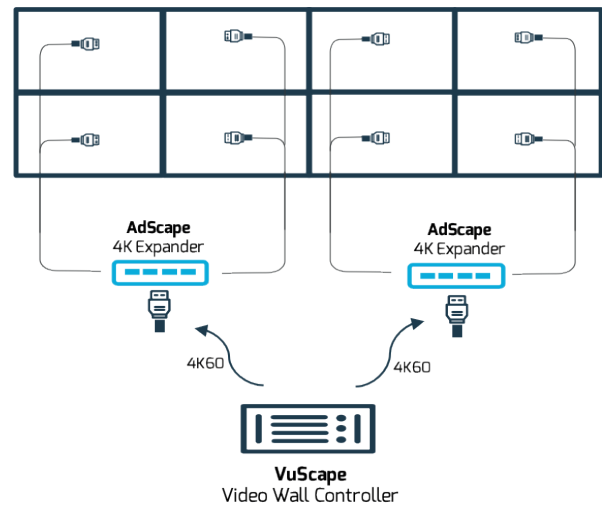

AdScape-HDMI & AdScape-DP 4K Expanders

4K Expanders for VuScape Video Wall Controller

AdScape-HDMI and AdScape-DP are expansion boxes for the VuScape video wall controllers to expand a 4k output image to four 1080p displays. AdScape is ideal for large video walls and can be mounted behind the display wall to reduce cabling costs. Multiple boxes can be connected to a single 24 4k output VuScape controller to expand the number of outputs to 96 1080p displays.

Plug and play with default output arrangement of 2x2 set for the most common scenarios. Output arrangement can be set from the front panel to additional simple arrangements: 2x1, 1x2, 2x2, 3x1, 1x3, 4x1, 1x4 in both portrait and landscape. Manage multiple Adscape units over the network with the AdScape Configurator software to customize output arrangements in mixed resolutions and bezel management.

Features

- Ultra-fast scaling process with latency at a fraction of a frame
- 4k60 capable
- HDCP supported
- Flexible with customizable output arrangements and resolutions
- Output rotation supported in 90 degree steps
- Bezel compensation and overlap
- Embedded audio pass through
- Front panel button for easy set up

Example Scenarios

- Expand a VS10 output to 4 1080p video wall displays
- Expand a 16 4k output VuScape to 64 1080p video wall displays
- Expand a 24 4k output VuScape to 96 1080p video wall displays