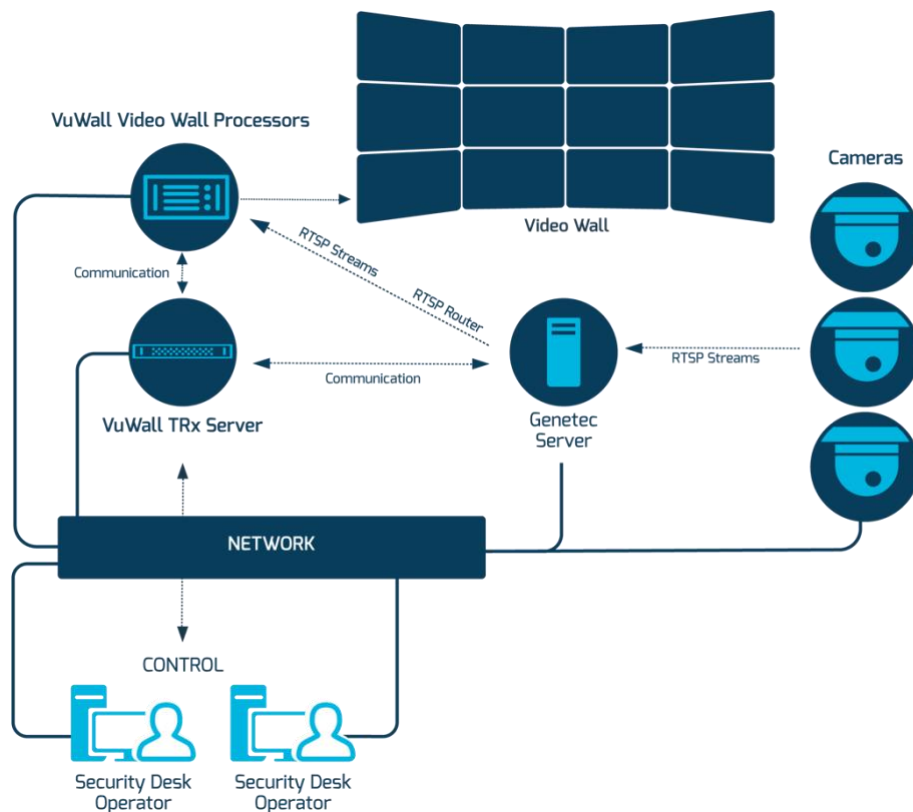

Features & Benefits

- Control Genetec Security Desk, VuWall video wall processors and encoder/decoder appliance, and third-party devices – all from a single application.
- Expand Security Center's capabilities to control video walls with hybrid content coming from Genetec IP cameras, but also from other sources such as IP encoders, TV tuners, local applications, web pages, social media feeds, RSS feeds, remote computers, etc.
- No configuration or programming required: all cameras are automatically populated within the VuWall TRx software interface and are simply updated through a Refresh function when a change is made within Security Center.
- Easy VuWall API and scripting tools allow Security Center events to trigger the launch of pre-sets on the video wall.
- Simple synchronization between Genetec Security Center and the VuWall TRx software.

Architecture & Workflow

VuWall's long-standing partnership with Genetec has helped many customers around the world increase operational efficiency in their control rooms. VuWall's continued development, SDK certification, and Genetec-certified integration specialists at VuWall, is a testament to the company's commitment to serve the security market with the tools that they need to be most efficient in their daily operations.

Workflow Diagram