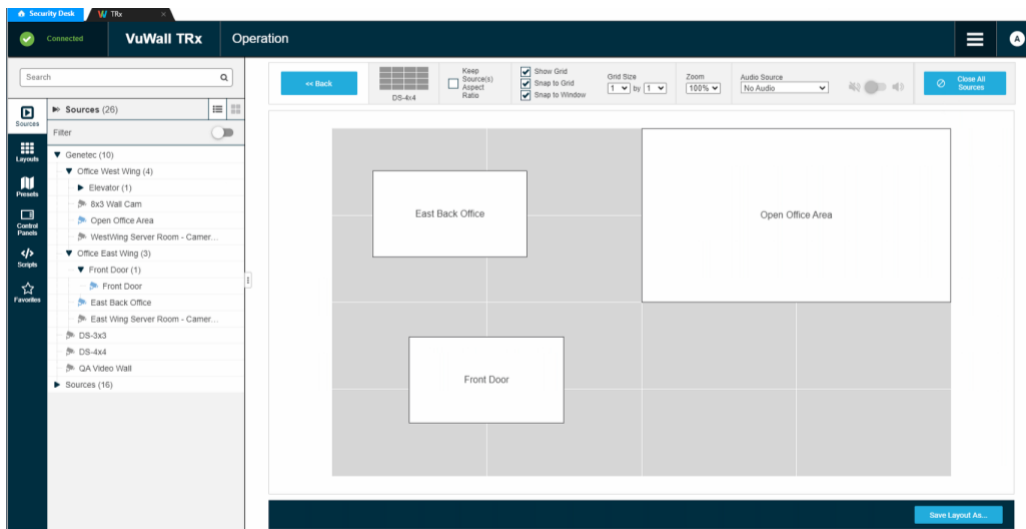

VuWall's TRx Plugin for Genetec™ Security Center Video Wall Management Solutions for Control Rooms

VuWall and Genetec's seamlessly integrated solution provides customers with a comprehensive solution for complete video wall control where operators can manage and visualize IP cameras along with other content sources, from a single easy-to-use platform.

VuWall's TRx certified Genetec plugin allows control room operators to manage VuWall video wall processors, changing feeds and display content, directly from the already-familiar Genetec™ Security Center interface, without switching applications. They can easily control the video wall ecosystem which may include Genetec IP cameras, but also content from other sources such as IP encoders, web apps, web maps, RSS feeds, HDMI sources and computer sources, with easy drag-and-drop operations.

Genetec™ Security Center interface

VuWall TRx Interface

Features & Benefits

- Control Genetec Security Desk, VuWall video wall processors and encoder/decoder appliance, and third-party devices – all from a single application.
- Expand Security Center's capabilities to control video walls with hybrid content coming from Genetec IP cameras, but also from other sources such as IP encoders, TV tuners, local applications, web pages, social media feeds, RSS feeds, remote computers, etc.
- No configuration or programming required: all cameras are automatically populated within the VuWall TRx software interface and are simply updated through a Refresh function when a change is made within Security Center.
- Easy VuWall API and scripting tools allow Security Center events to trigger the launch of pre-sets on the video wall.
- Simple synchronization between Genetec Security Center and the VuWall TRx software.