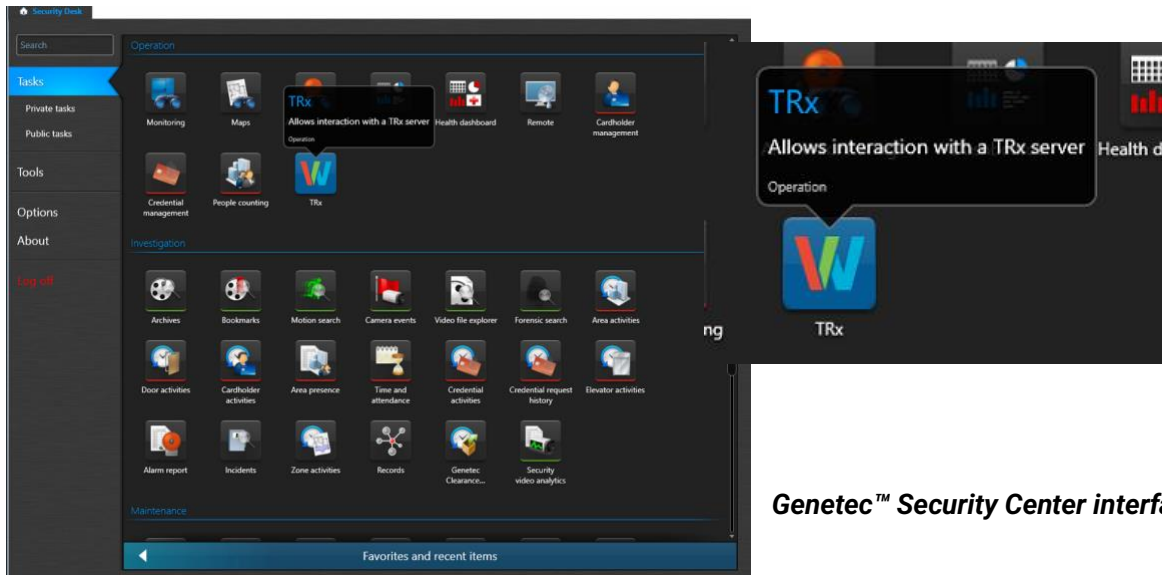

VuWall's TRx Plugin for Genetec™ Security Center Video Wall Management Solutions for Control Rooms

VuWall and Genetec's seamlessly integrated solution provides customers with a comprehensive solution for complete video wall control where operators can manage and visualize IP cameras along with other content sources, from a single easy-to-use platform.

VuWall's TRx certified Genetec plugin allows control room operators to manage VuWall video wall processors, changing feeds and display content, directly from the already-familiar Genetec™ Security Center interface, without switching applications. They can easily control the video wall ecosystem which may include Genetec IP cameras, but also content from other sources such as IP encoders, web apps, web maps, RSS feeds, HDMI sources and computer sources, with easy drag-and-drop operations.

Genetec™ Security Center interface

VuWall TRx Interface

Features & Benefits

- Control Genetec Security Desk, VuWall video wall processors and encoder/decoder appliance, and third-party devices – all from a single application.
- Expand Security Center's capabilities to control video walls with hybrid content coming from Genetec IP cameras, but also from other sources such as IP encoders, TV tuners, local applications, web pages, social media feeds, RSS feeds, remote computers, etc.
- No configuration or programming required: all cameras are automatically populated within the VuWall TRx software interface and are simply updated through a Refresh function when a change is made within Security Center.
- Easy VuWall API and scripting tools allow Security Center events to trigger the launch of pre-sets on the video wall.
- Simple synchronization between Genetec Security Center and the VuWall TRx software.