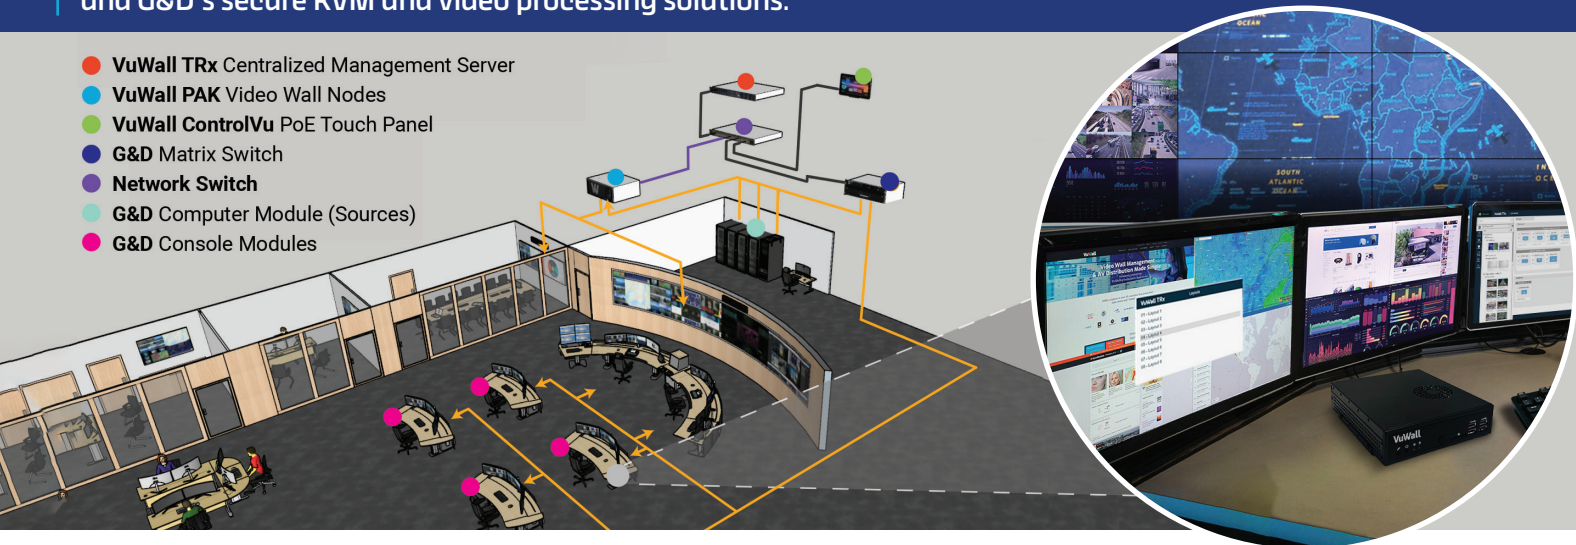

A Single Platform for KVM Switching and Routing Between Operator Stations and Video Walls

Now operating under the same ownership, VuWall and G&D combine their industry-leading expertise to deliver best-of-breed solutions that are redefining control room operations. Together, we empower operators with a truly seamless experience, enhancing their operational efficiency and situational awareness in mission-critical environments.

MISSION-CRITICAL ENVIRONMENTS

- ✓ Government and Defense
- ✓ Public Safety, Cybersecurity, EOC, SOC
- ✓ Broadcast
- ✓ Traffic Management / ATC
- ✓ Process Control
- ✓ Energy and Utilities

Ask about VuWall's innovative TRx centralized management platform and G&D's secure KVM and video processing solutions.

- VuWall TRx Centralized Management Server
- VuWall PAK Video Wall Nodes
- VuWall ControlVu PoE Touch Panel
- G&D Matrix Switch
- Network Switch
- G&D Computer Module (Sources)
- G&D Console Modules

FEATURES & BENEFITS

- | | |
|------------------|---|
| Visualization | Control and visualize any source on any operator station or video wall. |
| Unified Platform | Switch, route, and manage sources across displays from a single platform. |
| Security | End-to-end secure solution with SecureCert & SOC2 compliance. |
| Ease of Use | Intuitive drag-and-drop interface and shortcuts for quicker response times. |
| Flexibility | Effortless system management to easily adapt to changing environments. |
| Scalability | Modular design to easily expand your control room as needed. |