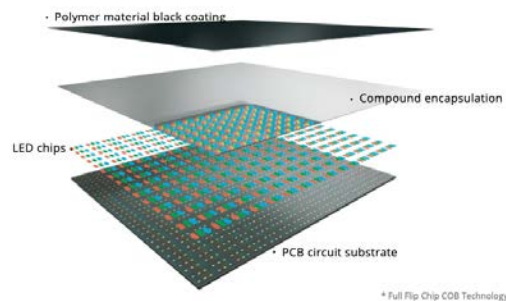

TRx Centralized Management

Powerful Centralized Multi-Video Wall Software Platform

TRx™ is unique in combining advanced multi-video wall management, KVM operations and AV distribution in a single platform. Configure, manage and distribute virtually any source to any display with an easy drag-and-drop and no programming.

PAK Video Wall & KVM Nodes

Modular High Performance Video Walls & KVM Stations

PAK™ is a compact and cost-effective processing appliance that can work as a standalone unit or can be stitched to each other to build KVM operator stations and IP video walls of any size.

Extraordinary Deep Blacks

- Flip-chip technology provides high brightness and efficient heat dissipation
- Surface is covered with a black coating of polymer material, delivering amazing black consistency