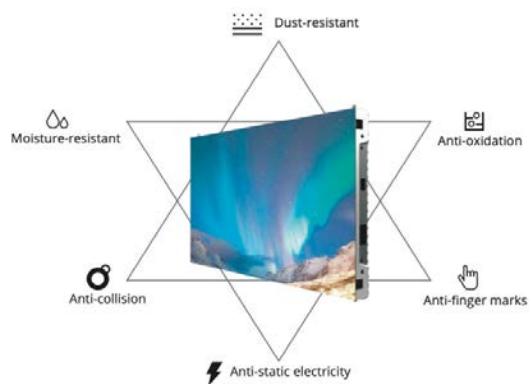

Stay Cool, Enjoy More

Thanks to the full flip-chip COB technology and Absen’s HBB common cathod technology, the KLCOB always stay cool.