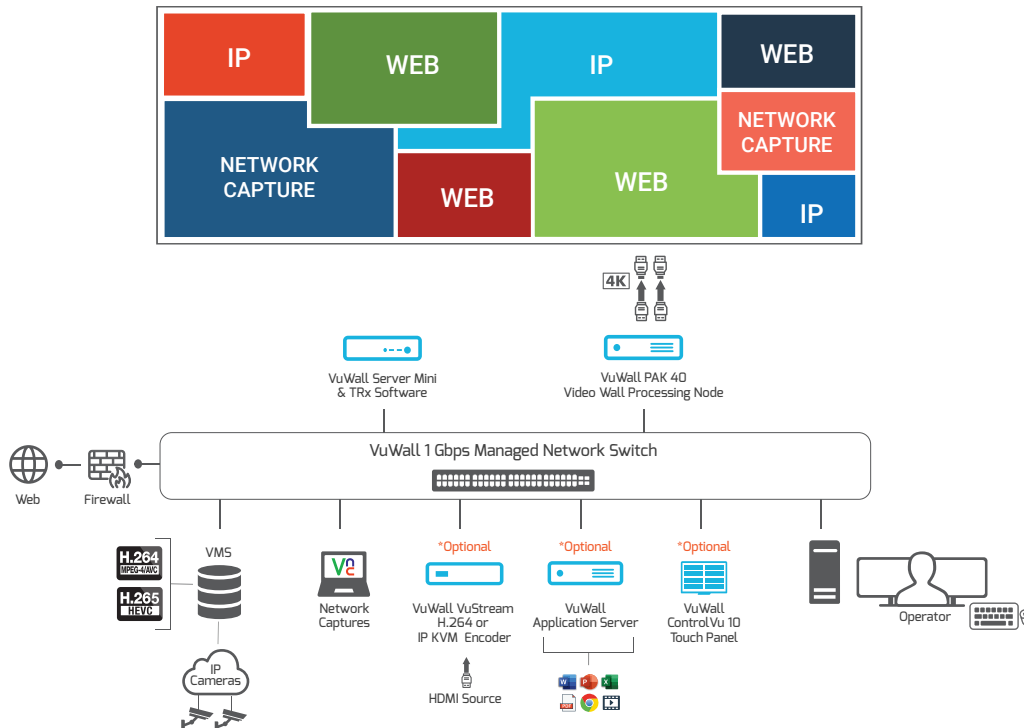

System

Complex hardware and software operations control switching is error-prone.

Projector

Requires sufficient projection distance, occupies a large space, has a short lifespan.

Simplifying Workflows for the Most Efficient Control Room Operations

Need help with your control room video wall project?

[CONTACT OUR EXPERTS](#)

CHALLENGES

VuWall's ecosystem of interoperable products is built on a unique standards-based architecture providing the most effective distribution of information from any source to any display across organizations.

TRx Centralized Management

Powerful Centralized Multi-Video Wall Software Platform

TRx™ is unique in combining advanced multi-video wall management, KVM operations and AV distribution in a single platform. Configure, manage and distribute virtually any source to any display with an easy drag-and-drop and no programming.

PAK Video Wall & KVM Nodes

Modular High Performance Video Walls & KVM Stations

PAK™ is a compact and cost-effective processing appliance that can work as a standalone unit or can be stitched to each other to build KVM operator stations and IP video walls of any size.