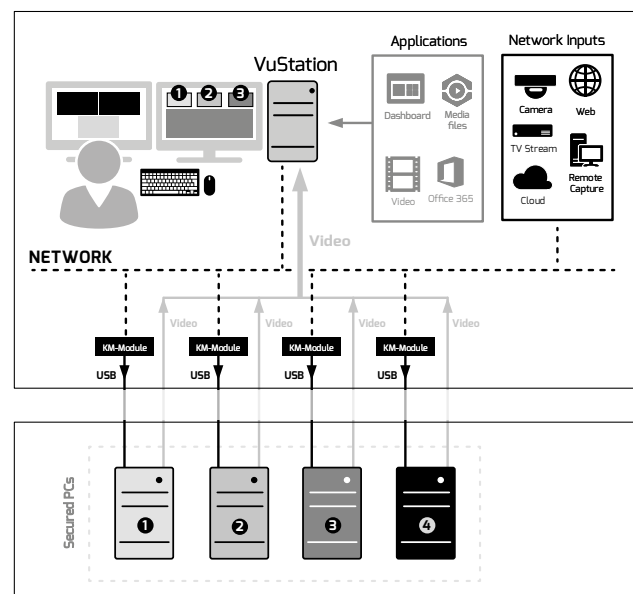

### The KVM solution for personal video walls

VuStation enables the operator to seamlessly interact with multiple sources on a monitoring and control level from a single station with a single keyboard and mouse. The collaborative VuStation interface supplies the operator with flexibility to have all critical controls and information at his fingertips on a single surface.

The user friendly interface allows the resizing of all windows across the complete input range, accessing multiple sources even if they are on segregated networks. Interfaces can be set up in any configuration with operator-specific templates and groups.

### Advantages:

- Control multiple windows within one or multiple surface(s)
- Up to 6x outputs and multiple inputs
- Big desktop surface with 4K per output
- Seamlessly control all sources with one keyboard and mouse
- Customizable view of all windows on your desk
- Non-intrusive control
- Intuitive interface software
- Support for standard Windows applications
- Encoding of HDMI Inputs or of the VideoWall up to 4K
- Supports 4K Encoding and Decoding